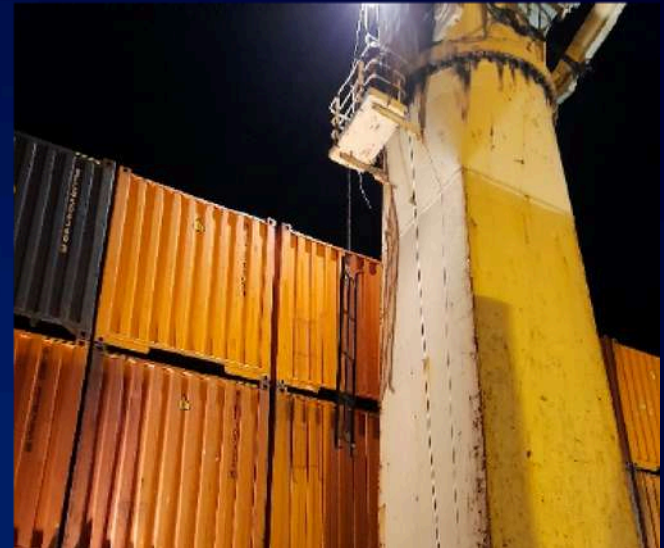

# REEFER RAILING BOX REPAIRS

**FOREPEAK TANK  
TEMPORARY  
STEEL REPAIR**

**REPLACE OF COOLER  
AT CRANE**