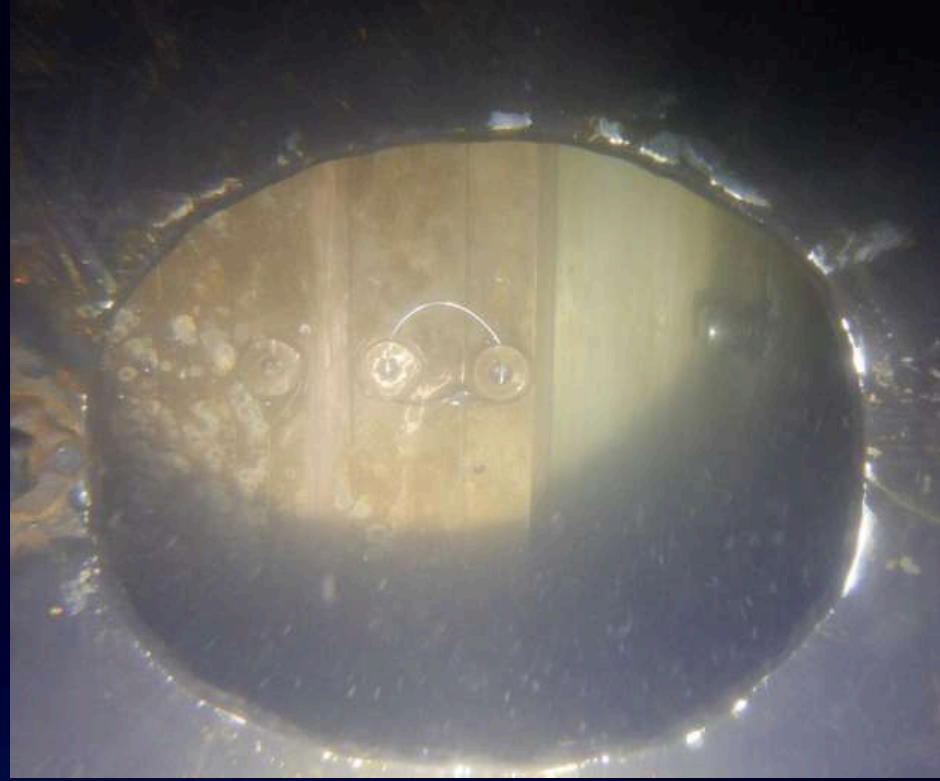

**UNDERWATER ROPE GUARD
FABRICATION AND INSTALLATION**